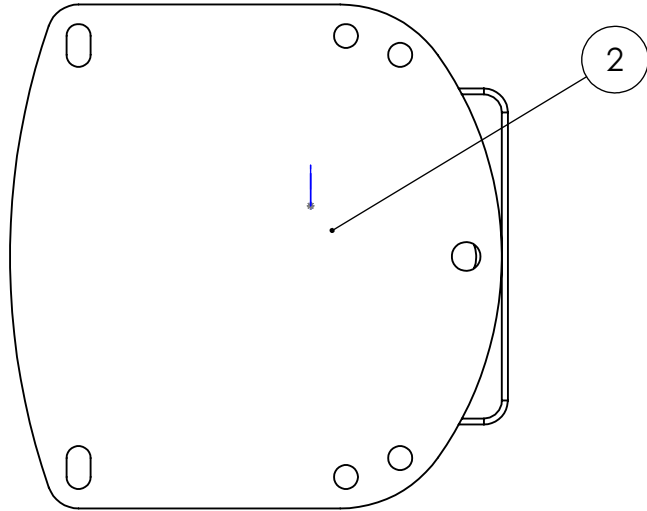

ITEM NO.	PART NUMBER	DESCRIPTION	QTY.
1	Cast PMF-5	DIE CAST 5" FWD Itb version	1
2	PM Radar Plate 1.1	1/4" top plate	1

UNLESS OTHERWISE SPECIFIED:		NAME	DATE	PYI, INC.
DIMENSIONS ARE IN INCHES/mm		DRAWN	JR	
TOLERANCES:		CHECKED		TITLE: 5" FWD PWR MNT PLUS TO FIT KODEN SERIES, RAYMARINE & SIMRAD 4kW DOMES
FRACTIONAL ±		ENG APPR.		
ANGULAR: MACH ± BEND ±		MFG APPR.		
TWO PLACE DECIMAL ±		Q.A.		SIZE DWG. NO. REV
THREE PLACE DECIMAL ±		PROPRIETARY AND CONFIDENTIAL		
INTERPRET GEOMETRIC TOLERANCING PER:		THE INFORMATION CONTAINED IN THIS DRAWING IS THE SOLE PROPERTY OF PYI, INC. REPRODUCTION IN PART OR AS A WHOLE WITHOUT THE WRITTEN PERMISSION OF PYI, INC.		A PMF-5R-7L
MATERIAL		SCALE: 1:4 WEIGHT:		
FINISH		SHEET 1 OF 1		
DO NOT SCALE DRAWING				