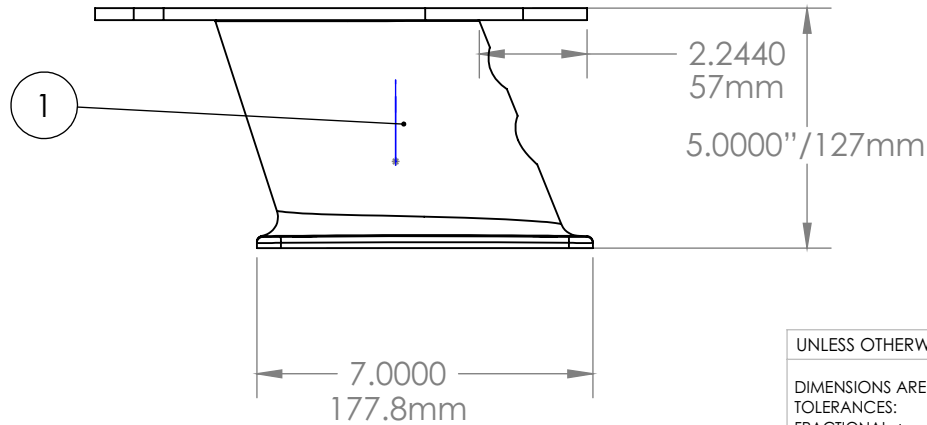

ITEM NO.	PART NUMBER	DESCRIPTION	QTY.
1	Cast PMF-5	DIE CAST 5" FWD Itb version	1
2	PM Radar Plate 1.1	1/4" top plate	1

UNLESS OTHERWISE SPECIFIED:		NAME	DATE	PYI, INC.
DIMENSIONS ARE IN INCHES/mm		DRAWN	JR	
TOLERANCES:		CHECKED		TITLE: 5" FWD PWR MNT PLUS TO FIT KODEN SERIES, RAYMARINE & SIMRAD 4kW DOMES
FRACTIONAL ±		ENG APPR.		
ANGULAR: MACH ± BEND ±		MFG APPR.		
TWO PLACE DECIMAL ±		Q.A.		SIZE DWG. NO. REV
THREE PLACE DECIMAL ±		PROPRIETARY AND CONFIDENTIAL		
INTERPRET GEOMETRIC TOLERANCING PER:		THE INFORMATION CONTAINED IN THIS DRAWING IS THE SOLE PROPERTY OF PYI, INC. REPRODUCTION IN PART OR AS A WHOLE WITHOUT THE WRITTEN PERMISSION OF PYI, INC.		A PMF-5R-7L
MATERIAL		SCALE: 1:4 WEIGHT:		
FINISH		SHEET 1 OF 1		
DO NOT SCALE DRAWING				