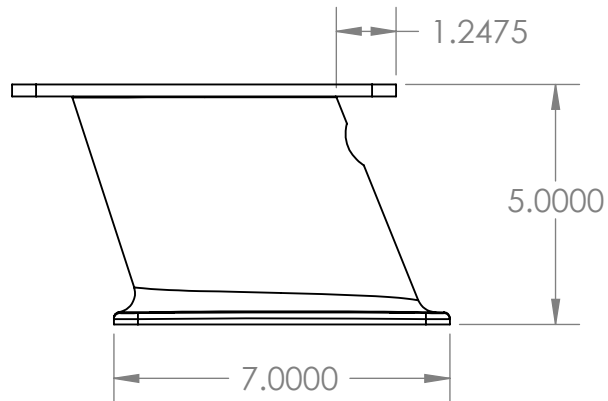

ITEM NO.	PART NUMBER	DESCRIPTION	QTY.
1	Cast PMF-5.1	DIE CAST 5" FWD Itb version	1
2	PM Radar Plate 3.1	1/4" TOP PLATE (U)	1

UNLESS OTHERWISE SPECIFIED:		NAME	DATE	<b>PYI, INC.</b>			
DIMENSIONS ARE IN INCHES		DRAWN	JR			01.07.08	
TOLERANCES:		CHECKED			TITLE: 5" FWD PWR MNT TO FIT FURUNO/ JRC 24" DOMES		
FRACTIONAL ±		ENG APPR.					
ANGULAR: MACH ± BEND ±		MFG APPR.					
TWO PLACE DECIMAL ±		Q.A.			SIZE DWG. NO. REV <b>A</b> PMF-5U-7 N/C		
THREE PLACE DECIMAL ±		<b>PROPRIETARY AND CONFIDENTIAL</b>					
INTERPRET GEOMETRIC TOLERANCING PER:		THE INFORMATION CONTAINED IN THIS DRAWING IS THE SOLE PROPERTY OF PYI, INC. ANY REPRODUCTION IN PART OR AS A WHOLE WITHOUT THE WRITTEN PERMISSION OF PYI, INC IS PROHIBITED.			SCALE: 1:4	WEIGHT:	SHEET 1 OF 1
MATERIAL							
FINISH							
DO NOT SCALE DRAWING							