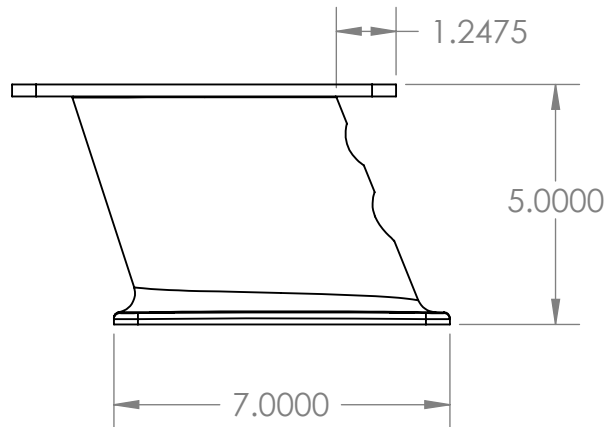

ITEM NO.	PART NUMBER	DESCRIPTION	QTY.
1	Cast PMF-5	DIE CAST 5" FWD Itb version	1
2	PM Radar Plate 3.1	1/4" TOP PLATE (U)	1

UNLESS OTHERWISE SPECIFIED:		NAME	DATE	PYI, INC.	
DIMENSIONS ARE IN INCHES		DRAWN	JR		
TOLERANCES:		CHECKED			TITLE: 5" FWD PWR MNT PLUS TO FIT FURUNO/ JRC 24" DOMES
FRACTIONAL ±		ENG APPR.			
ANGULAR: MACH ± BEND ±		MFG APPR.			
TWO PLACE DECIMAL ±		Q.A.			SIZE DWG. NO. REV A PMF-5U-7L N/C
THREE PLACE DECIMAL ±		PROPRIETARY AND CONFIDENTIAL		SCALE: 1:4 WEIGHT:	
INTERPRET GEOMETRIC TOLERANCING PER:		THE INFORMATION CONTAINED IN THIS DRAWING IS THE SOLE PROPERTY OF PYI, INC. ANY REPRODUCTION IN PART OR AS A WHOLE WITHOUT THE WRITTEN PERMISSION OF PYI, INC IS PROHIBITED.		SHEET 1 OF 1	
MATERIAL		DO NOT SCALE DRAWING			
FINISH					