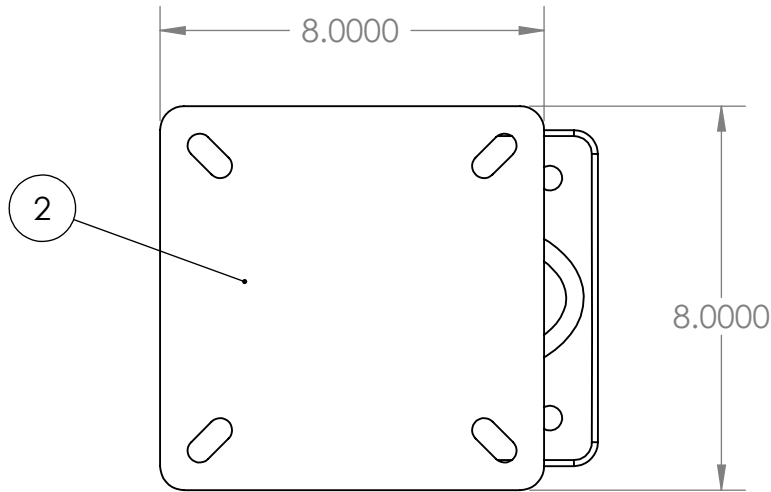

ITEM NO.	PART NUMBER	DESCRIPTION	QTY.
1	Cast PMF-5	DIE CAST 5" FWD Itb version	1
2	PM Radar Plate 3.1	1/4" TOP PLATE (U)	1

UNLESS OTHERWISE SPECIFIED:		NAME	DATE	PYI, INC.	
DIMENSIONS ARE IN INCHES		DRAWN	JR		
TOLERANCES:		CHECKED			TITLE: 5" FWD PWR MNT PLUS TO FIT FURUNO/ JRC 24" DOMES
FRACTIONAL ±		ENG APPR.			
ANGULAR: MACH ± BEND ±		MFG APPR.			
TWO PLACE DECIMAL ±		Q.A.			SIZE DWG. NO. REV A PMF-5U-7L N/C
THREE PLACE DECIMAL ±		PROPRIETARY AND CONFIDENTIAL		SCALE: 1:4 WEIGHT:	
INTERPRET GEOMETRIC TOLERANCING PER:		THE INFORMATION CONTAINED IN THIS DRAWING IS THE SOLE PROPERTY OF PYI, INC. ANY REPRODUCTION IN PART OR AS A WHOLE WITHOUT THE WRITTEN PERMISSION OF PYI, INC IS PROHIBITED.		SHEET 1 OF 1	
MATERIAL		DO NOT SCALE DRAWING			
FINISH					