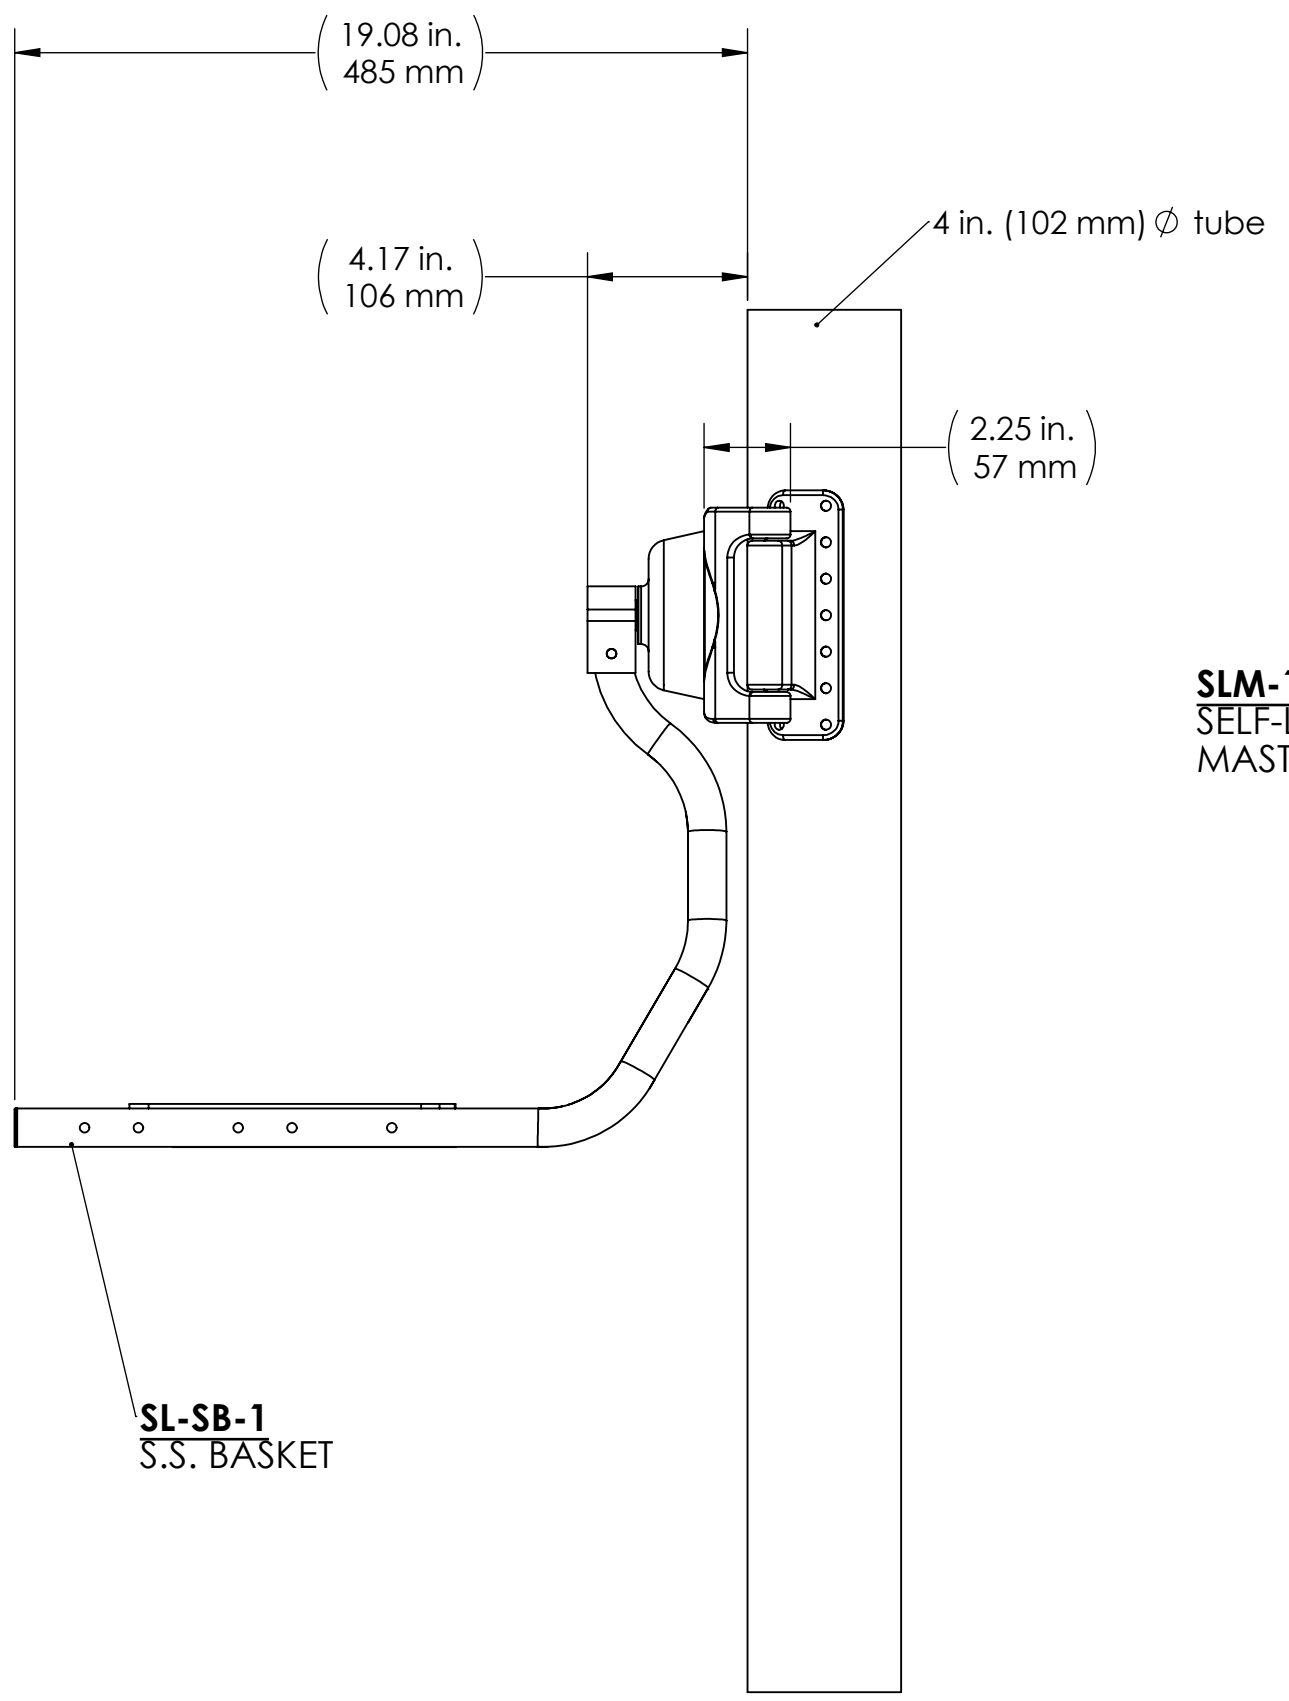

8 7 6 5 4 3 2 1

D
C
B
A

SLM-1
SELF-LEVELING
MAST MOUNT

8 7 6 5 4 3 2 1

PYI, INC.		12532 Beverly Park Rd. Lynnwood, WA 98087
TITLE: SLM-1 + SL-SB-1		
SIZE B	DWG. NO.	REV
SCALE: 1:50 WEIGHT:		SHEET 1 OF 1

D
C
B
A