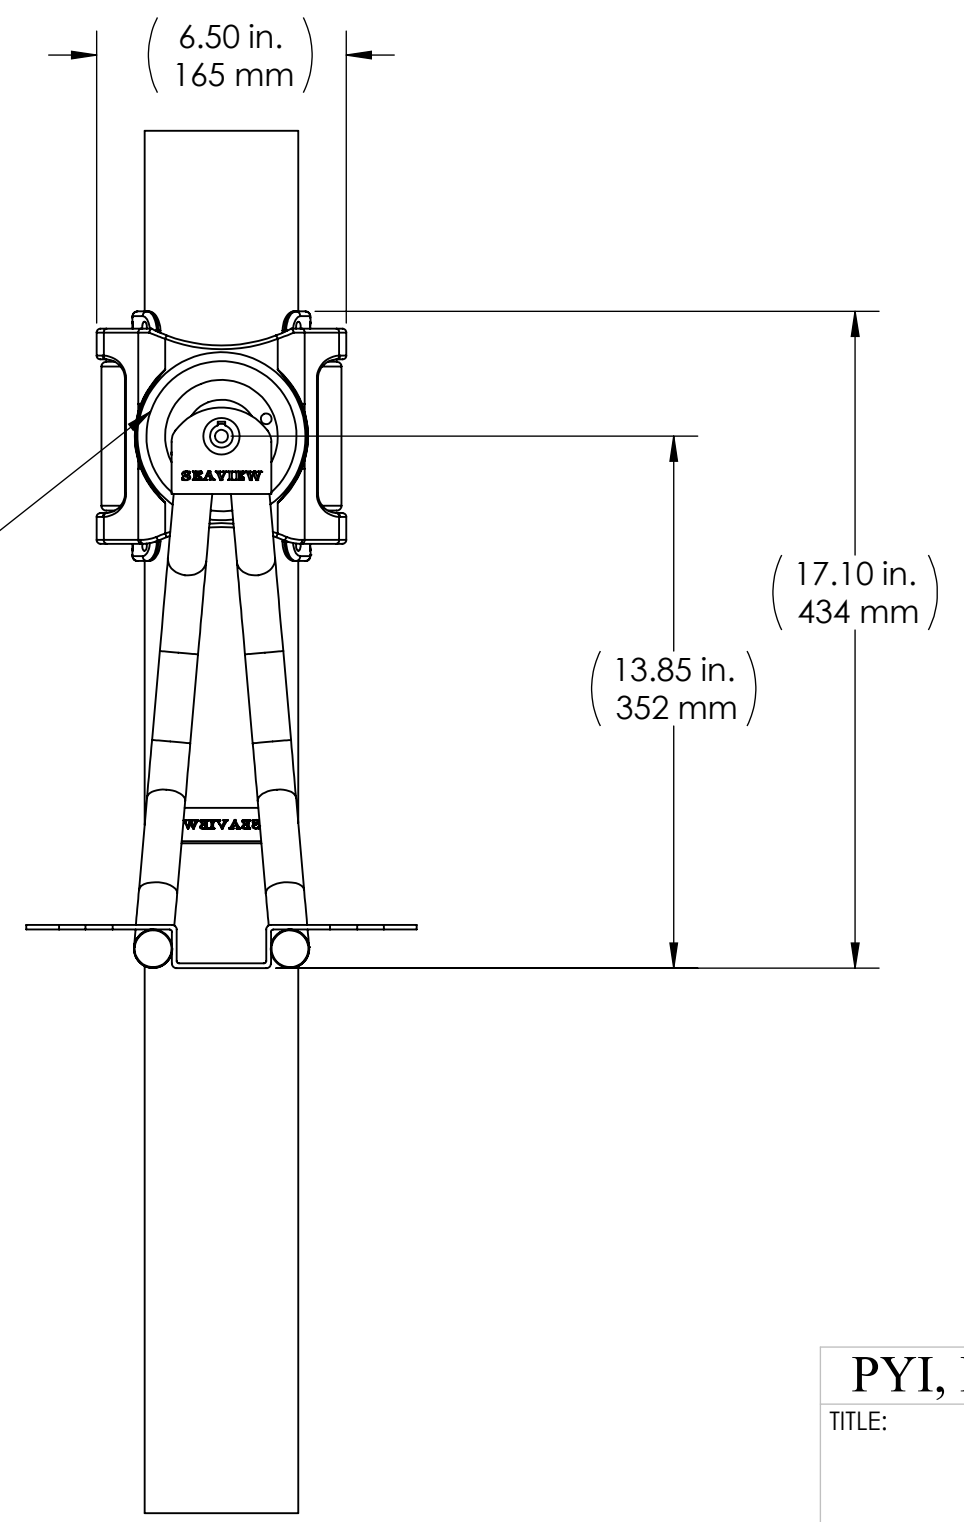

8 7 6 5 4 3 2 1

D
C
B
A

SLM-1
SELF-LEVELING
MAST MOUNT

8 7 6 5 4 3 2 1

PYI, INC.		12532 Beverly Park Rd. Lynnwood, WA 98087
TITLE: SLM-1 + SL-SB-1		
SIZE B	DWG. NO.	REV
SCALE: 1:50 WEIGHT:		SHEET 1 OF 1

D
C
B
A