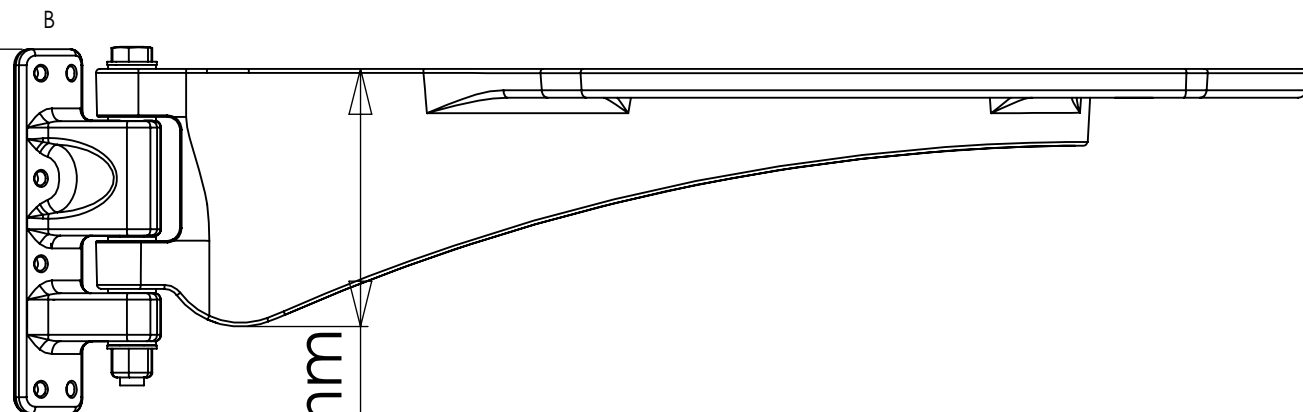

4.00" / 101.6mm

18.37" / 466.6mm

9.13" / 231.9mm

5.56"

141.2mm

5.69" / 144.5mm

4.03" / 102.4mm

**PROPRIETARY AND CONFIDENTIAL**  
 THE INFORMATION CONTAINED IN THIS DRAWING IS THE SOLE PROPERTY OF PYI, INC. ANY REPRODUCTION IN PART OR AS A WHOLE WITHOUT THE WRITTEN PERMISSION OF PYI, INC. IS PROHIBITED.

		UNLESS OTHERWISE SPECIFIED:		NAME	DATE	PYI, INC. 12532 Beverly Park Rd. Lynnwood, WA 98087	
		DIMENSIONS ARE IN INCHES/mm		DRAWN	J.A.	04.10.08	TITLE: <b>Mast Platform to fit 18" Raymarine</b>
		TOLERANCES:		CHECKED			
		FRACTIONAL ±		ENG APPR.			
		ANGULAR: MACH ± BEND ±		MFG APPR.			
		TWO PLACE DECIMAL ±		Q.A.			SIZE DWG. NO. REV <b>B SM-18-R</b>
		THREE PLACE DECIMAL ±		COMMENTS:			
		INTERPRET GEOMETRIC TOLERANCING PER:					SCALE: 1:3 WEIGHT: SHEET 1 OF 1
		MATERIAL					
NEXT ASSY	USED ON	FINISH					
APPLICATION		DO NOT SCALE DRAWING					