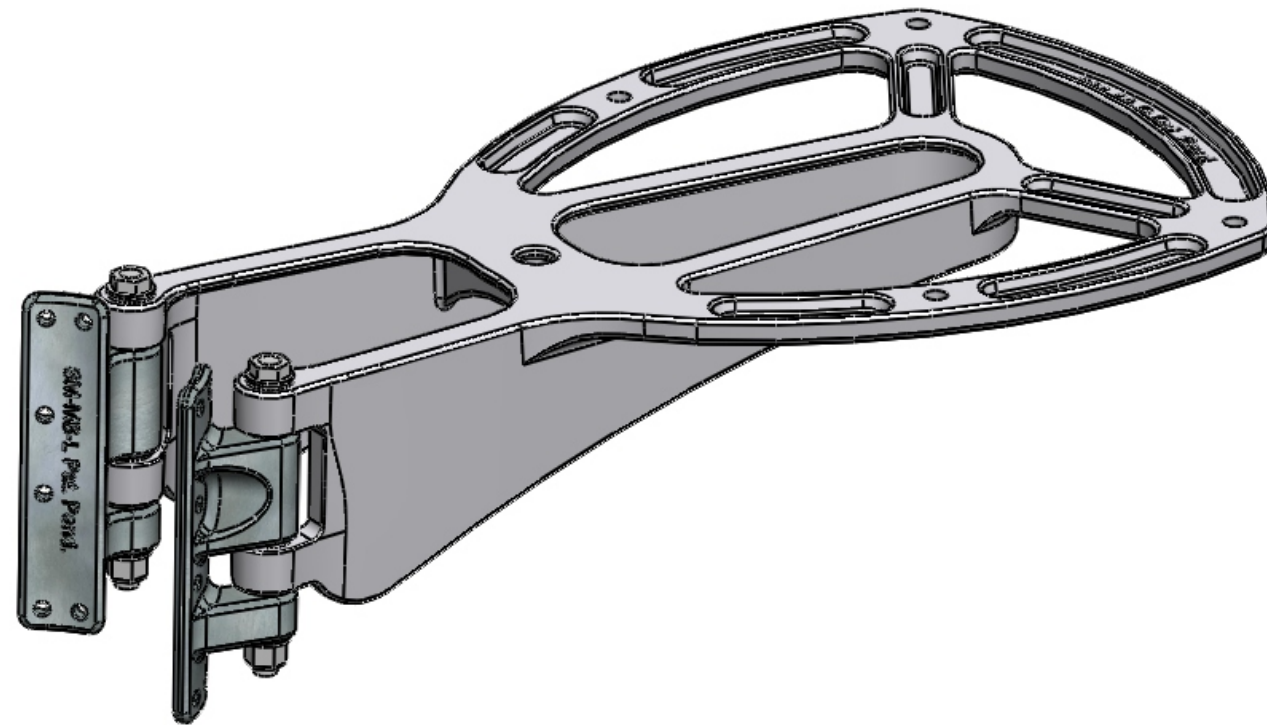

4.00" / 101.6mm

18.37" / 466.6mm

9.13" / 231.9mm

5.56"

141.2mm

5.69" / 144.5mm

4.03" / 102.4mm

**PROPRIETARY AND CONFIDENTIAL**  
 THE INFORMATION CONTAINED IN THIS DRAWING IS THE SOLE PROPERTY OF PYI, INC. ANY REPRODUCTION IN PART OR AS A WHOLE WITHOUT THE WRITTEN PERMISSION OF PYI, INC. IS PROHIBITED.

		UNLESS OTHERWISE SPECIFIED:		NAME	DATE	PYI, INC. 12532 Beverly Park Rd. Lynnwood, WA 98087	
		DIMENSIONS ARE IN INCHES/mm		DRAWN	J.A.	04.10.08	TITLE: <b>Mast Platform to fit 18" Raymarine</b>
		TOLERANCES:		CHECKED			
		FRACTIONAL ±		ENG APPR.			
		ANGULAR: MACH ± BEND ±		MFG APPR.			
		TWO PLACE DECIMAL ±		Q.A.			SIZE DWG. NO. REV <b>B SM-18-R</b>
		THREE PLACE DECIMAL ±		COMMENTS:			
		INTERPRET GEOMETRIC TOLERANCING PER:					SCALE: 1:3 WEIGHT: SHEET 1 OF 1
		MATERIAL					
NEXT ASSY	USED ON	FINISH					
APPLICATION		DO NOT SCALE DRAWING					