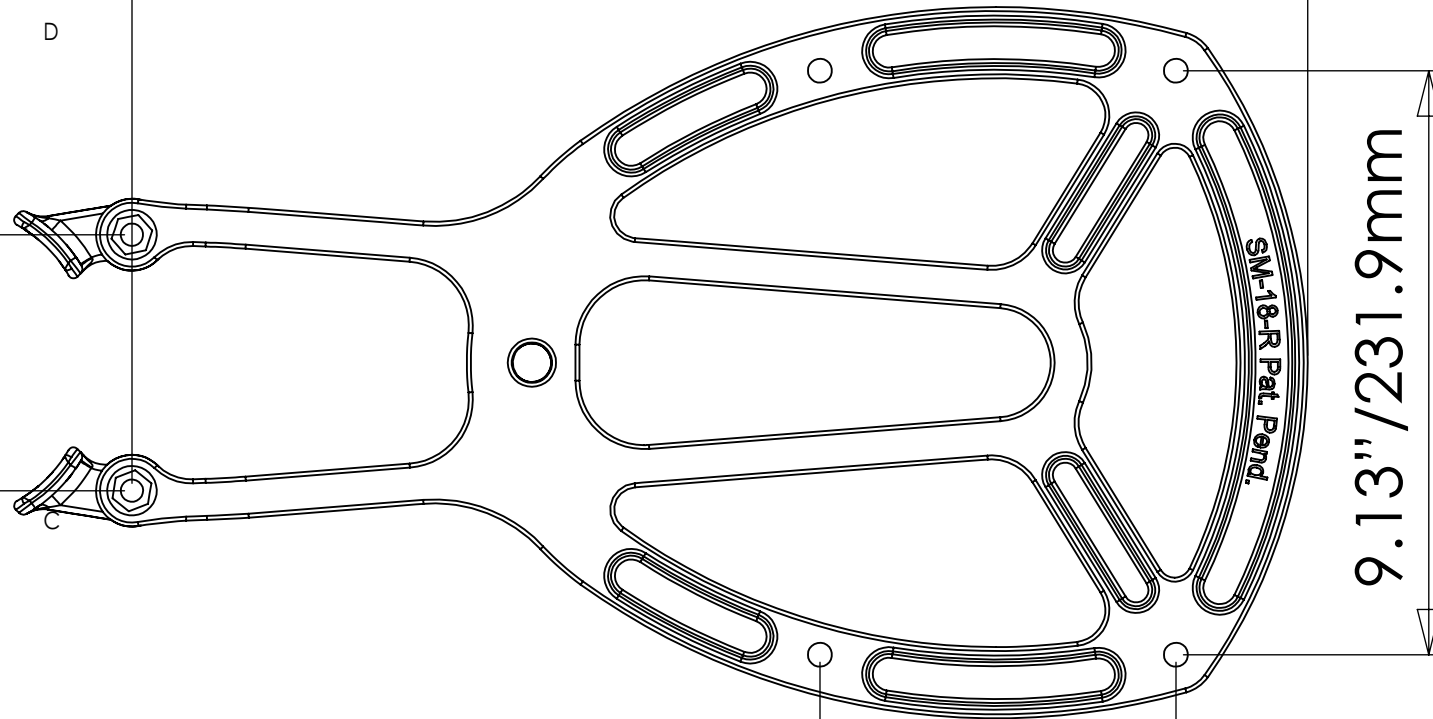

4.00" / 101.6mm

18.37" / 466.6mm

9.13" / 231.9mm

5.56"

141.2mm

5.69" / 144.5mm

4.03" / 102.4mm

**PROPRIETARY AND CONFIDENTIAL**  
 THE INFORMATION CONTAINED IN THIS DRAWING IS THE SOLE PROPERTY OF PYI, INC. ANY REPRODUCTION IN PART OR AS A WHOLE WITHOUT THE WRITTEN PERMISSION OF PYI, INC. IS PROHIBITED.

		UNLESS OTHERWISE SPECIFIED:		NAME	DATE	PYI, INC. 12532 Beverly Park Rd. Lynnwood, WA 98087	
		DIMENSIONS ARE IN INCHES/mm		DRAWN	J.A.	04.10.08	TITLE: <b>Mast Platform to fit 18" Raymarine</b>
		TOLERANCES:		CHECKED			
		FRACTIONAL ±		ENG APPR.			
		ANGULAR: MACH ± BEND ±		MFG APPR.			
		TWO PLACE DECIMAL ±		Q.A.			SIZE DWG. NO. REV <b>B SM-18-R</b>
		THREE PLACE DECIMAL ±		COMMENTS:			
		INTERPRET GEOMETRIC TOLERANCING PER:					SCALE: 1:3 WEIGHT: SHEET 1 OF 1
		MATERIAL					
NEXT ASSY	USED ON	FINISH					
APPLICATION		DO NOT SCALE DRAWING					