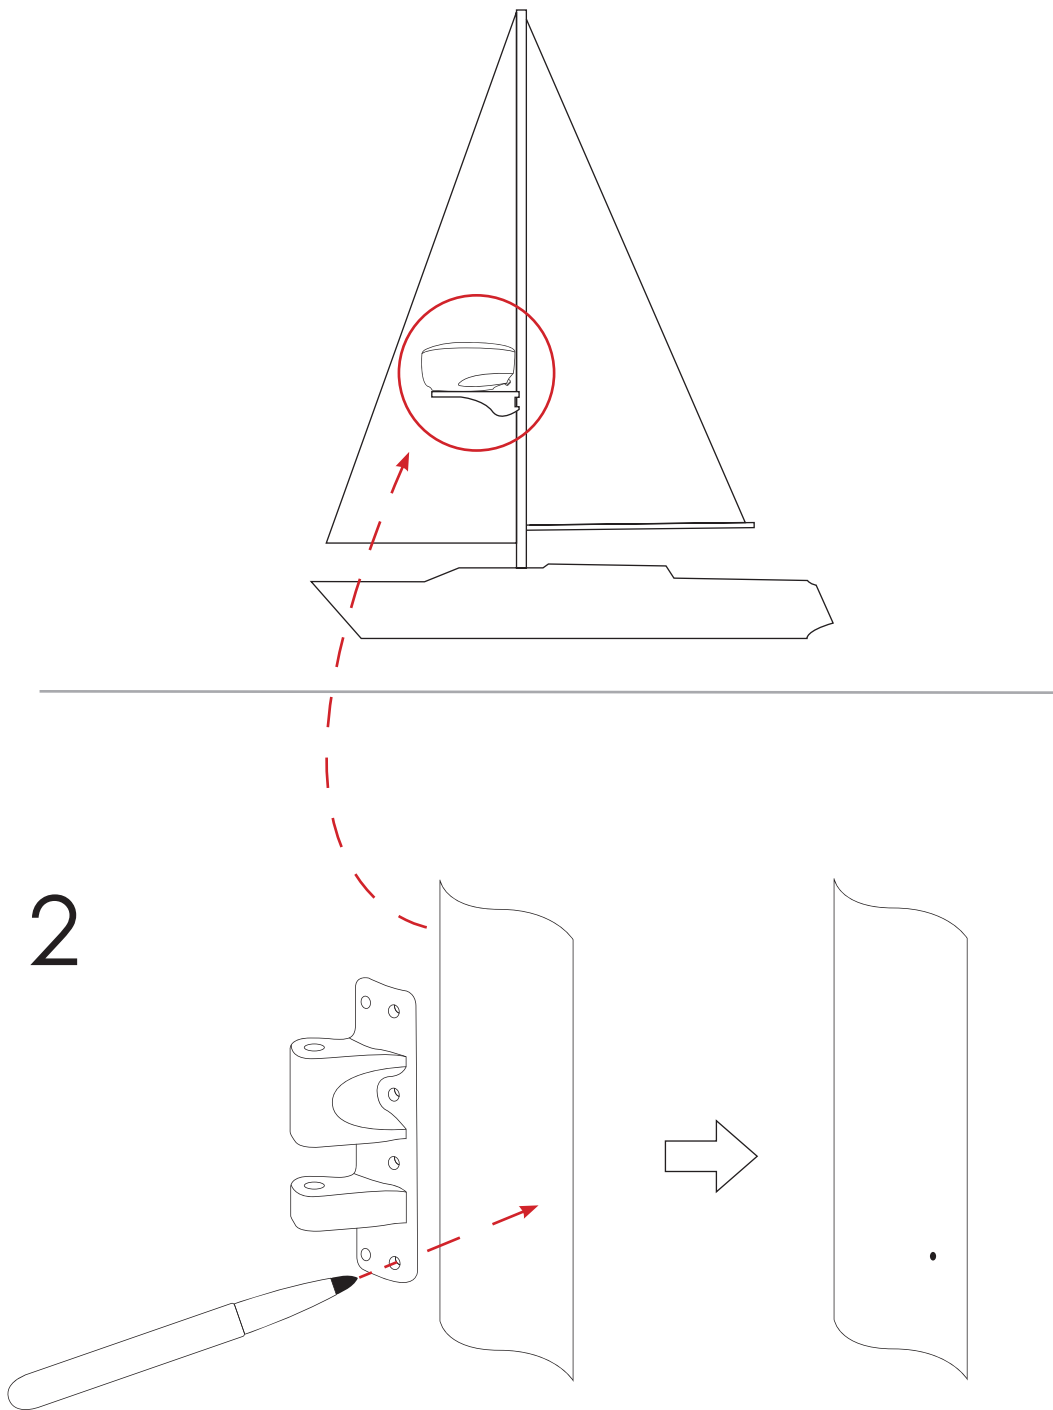

SM-18-U

x1

5/16" = 8mm

3/16" = 4.7mm

3M 4000 or Equivalent

15/16" = 25mm

Tef-Gel or Equivalent

1a